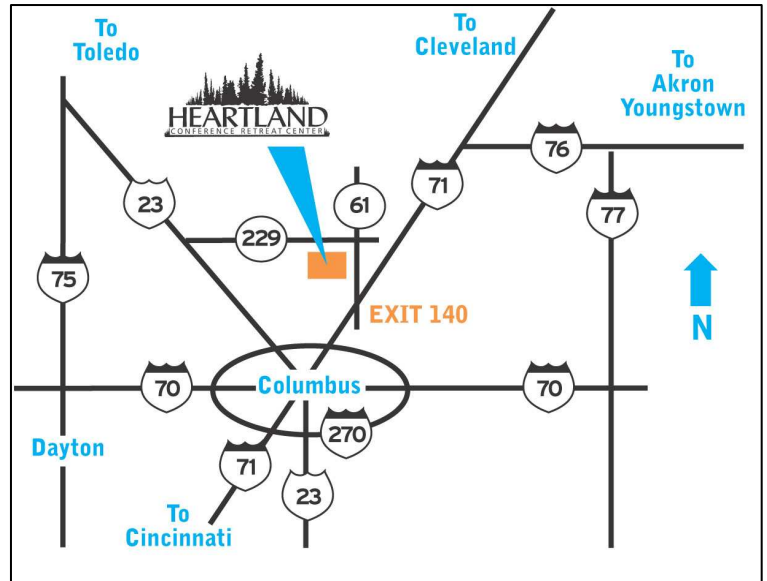

DIRECTIONS TO HEARTLAND

The Heartland Conference Retreat Center is located right off Interstate 71 about 35 minutes north of Columbus. It is only 28 miles from the Columbus I-270 outer belt. This great location makes it easy to get to from all over the state, but is remote enough to provide that "away from it all" feeling.

From I-71

Take Exit 140, Rt. 61 South. Turn right (west) on CR 15. CR 15 will go back over I-71. Turn right (north) on CR 218. Turn left (west) on CR 225. The entrance to Heartland is on the right.

From Route 23

Turn east on Rt. 229 and continue through the town of Ashley. Turn right (south) on CR 24, then left (east) on CR 225. The entrance to Heartland is on the left.

IMPORTANT: BUSES AND RVS CANNOT USE CR 24 to CR 225 DUE TO LOAD LIMITS.

For Buses and RVs: Instead of turning right (south) on CR 24, continue to CR 218 and then turn right (south). You will come to a sharp left curve. After the curve, turn right to stay on CR 218. Go 1 mile and turn right (west) on CR 225. The entrance to Heartland is on the right.