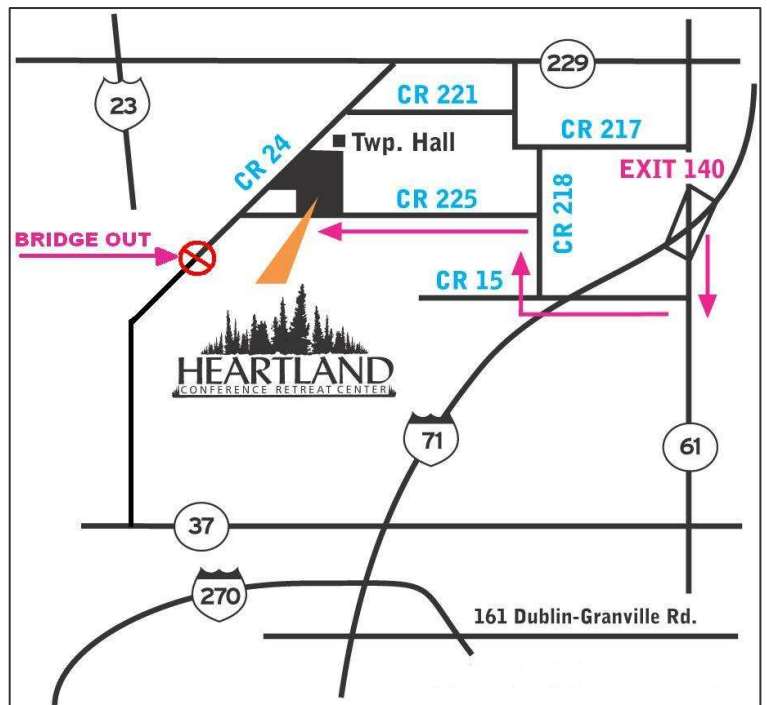

DIRECTIONS TO HEARTLAND

The Heartland Conference Retreat Center is located right off Interstate 71 about 35 minutes north of Columbus. It is only 28 miles from the Columbus I-270 outer belt. This great location makes it easy to get to from all over the state, but is remote enough to provide that "away from it all" feeling.

From I-71

Take Exit 140, Rt. 61 South. Turn right (west) on CR 15. CR 15 will go back over I-71. Turn right (north) on CR 218. Turn left (west) on CR 225. The entrance to Heartland is on the right.

From Route 23

Turn east on Rt. 229 and continue through the town of Ashley. Turn right (south) on CR 24, then left (east) on CR 225. The entrance to Heartland is on the left.

IMPORTANT: BUSES AND RVS CANNOT USE CR 24 to CR 225 DUE TO LOAD LIMITS.

For Buses and RVs: Instead of turning right (south) on CR 24, continue to CR 218 and then turn right (south). You will come to a sharp left curve. After the curve, turn right to stay on CR 218. Go 1 mile and turn right (west) on CR 225. The entrance to Heartland is on the right.